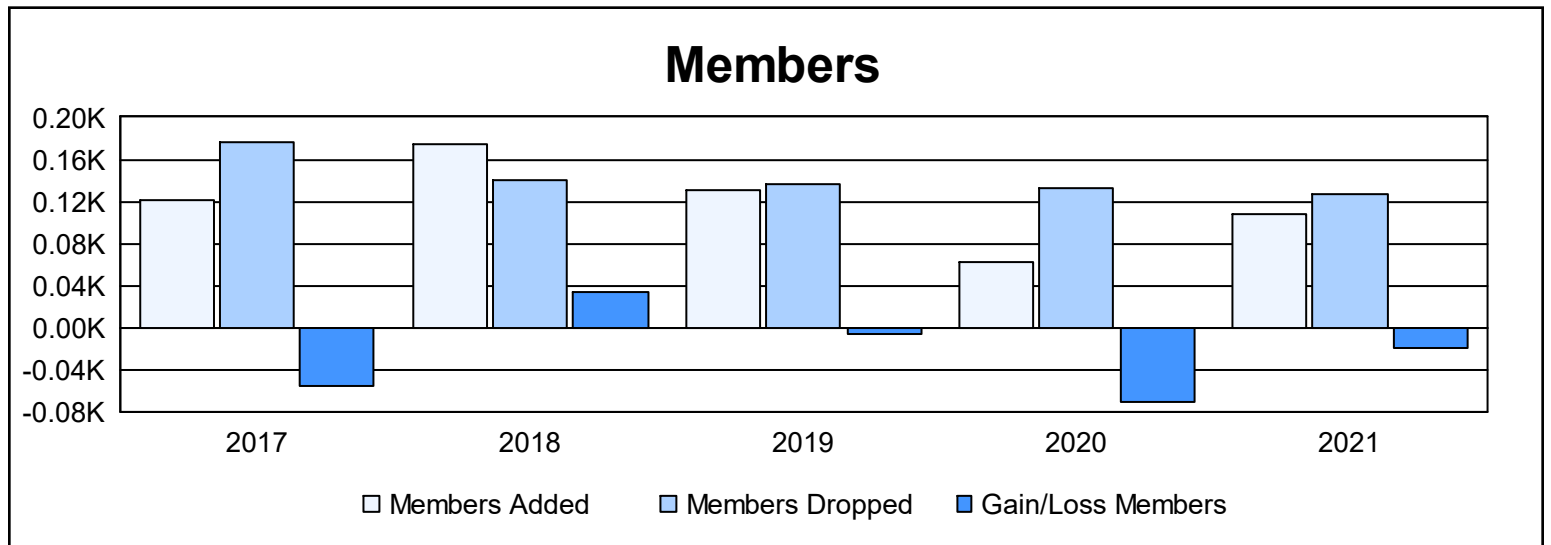

Year	New Clubs	Dropped Clubs	Gain/ Loss Clubs	New Members	Charter Members	Reinstate Members	Transfer Members	Total Member Added	Total Members Dropped	Gain/ Loss Members
2016-2017	0	1	-1	111	3	3	4	121	177	-56
2017-2018	0	1	-1	162	1	5	7	175	141	34
2018-2019	0	1	-1	123	1	1	5	130	137	-7
2019-2020	0	1	-1	55	0	1	6	62	132	-70
2020-2021	1	0	1	73	28	5	1	107	126	-19
<b>Average</b>	<b>0</b>	<b>1</b>	<b>-1</b>	<b>105</b>	<b>7</b>	<b>3</b>	<b>5</b>	<b>119</b>	<b>143</b>	<b>-24</b>

### Membership Composition June 2021 Cumulative