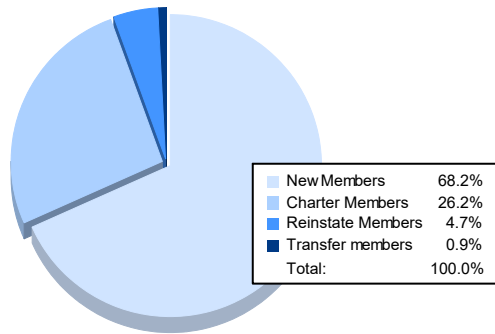

Year	New Clubs	Dropped Clubs	Gain/ Loss Clubs	New Members	Charter Members	Reinstate Members	Transfer Members	Total Member Added	Total Members Dropped	Gain/ Loss Members
2016-2017	0	1	-1	111	3	3	4	121	177	-56
2017-2018	0	1	-1	162	1	5	7	175	141	34
2018-2019	0	1	-1	123	1	1	5	130	137	-7
2019-2020	0	1	-1	55	0	1	6	62	132	-70
2020-2021	1	0	1	73	28	5	1	107	126	-19
<b>Average</b>	<b>0</b>	<b>1</b>	<b>-1</b>	<b>105</b>	<b>7</b>	<b>3</b>	<b>5</b>	<b>119</b>	<b>143</b>	<b>-24</b>

### Membership Composition June 2021 Cumulative