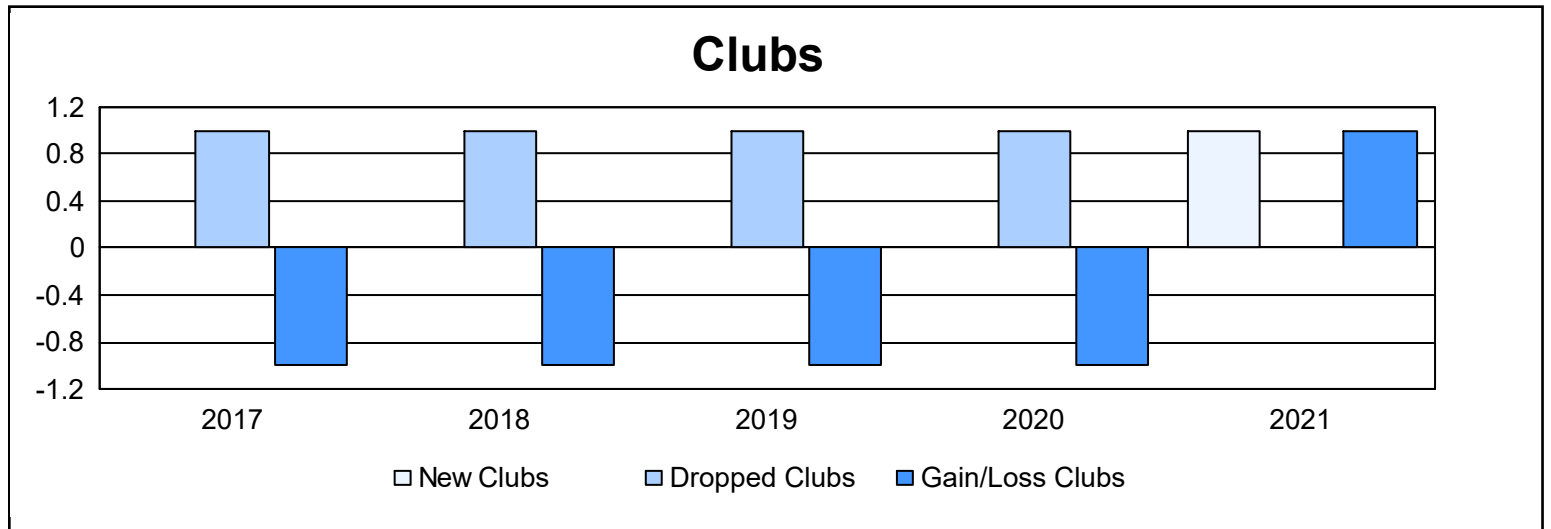

Year	New Clubs	Dropped Clubs	Gain/ Loss Clubs	New Members	Charter Members	Reinstate Members	Transfer Members	Total Member Added	Total Members Dropped	Gain/ Loss Members
2016-2017	0	1	-1	111	3	3	4	121	177	-56
2017-2018	0	1	-1	162	1	5	7	175	141	34
2018-2019	0	1	-1	123	1	1	5	130	137	-7
2019-2020	0	1	-1	55	0	1	6	62	132	-70
2020-2021	1	0	1	73	28	5	1	107	126	-19
<b>Average</b>	<b>0</b>	<b>1</b>	<b>-1</b>	<b>105</b>	<b>7</b>	<b>3</b>	<b>5</b>	<b>119</b>	<b>143</b>	<b>-24</b>

### Membership Composition June 2021 Cumulative